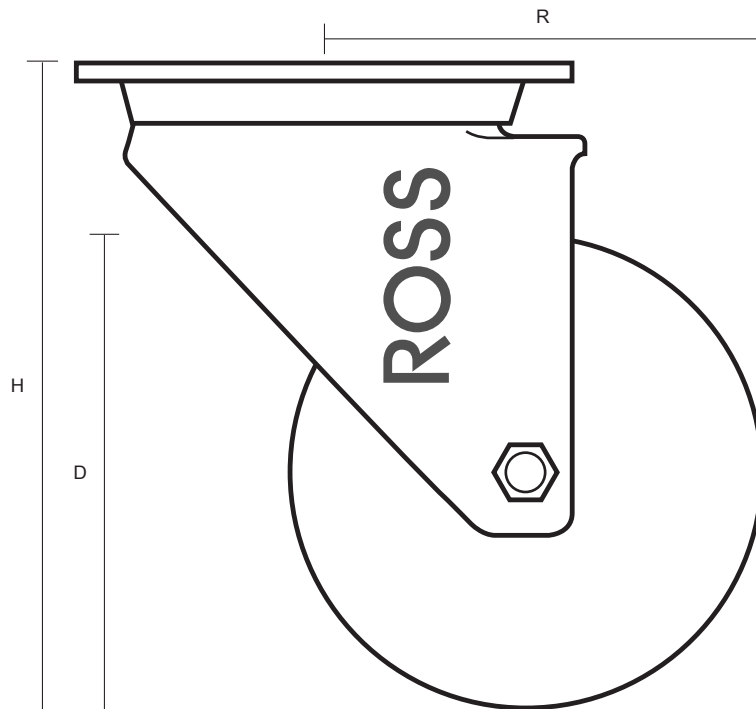

SS-125-PNB (125mm Swivel Top Plate Castor Polyurethane Tyred Wheel)

Castor Dimensions - Key

D	Wheel Diameter	125mm
L	Plate Dimension Length (mm)	105mm
L1	Plate Dimension Width (mm)	85mm
C	Plate Hole Centers length (mm)	80mm
C1	Plate Hole Centers width (mm)	60mm
D1	Plate Hole Diameter (mm)	8mm
H	Total Castor Height (mm)	155mm
W	Tread Width (mm)	23mm
R	Swivel Radius (mm)	105mm