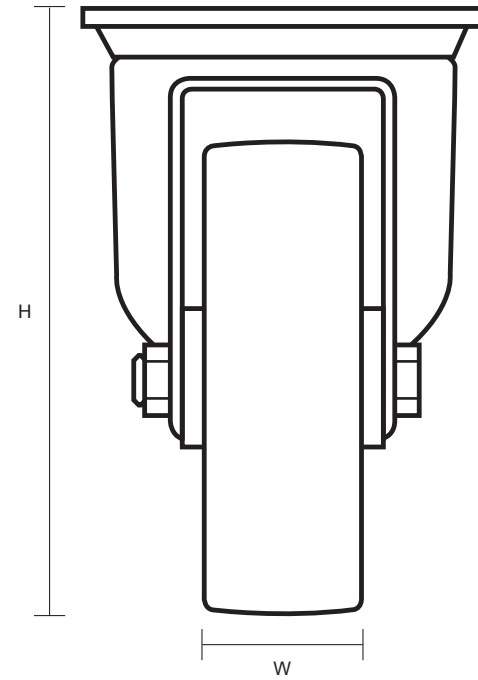

SS-125-PNB (125mm Swivel Top Plate Castor Polyurethane Tyred Wheel)

Castor Dimensions - Key

D	Wheel Diameter	125mm
L	Plate Dimension Length (mm)	105mm
L1	Plate Dimension Width (mm)	85mm
C	Plate Hole Centers length (mm)	80mm
C1	Plate Hole Centers width (mm)	60mm
D1	Plate Hole Diameter (mm)	8mm
H	Total Castor Height (mm)	155mm
W	Tread Width (mm)	23mm
R	Swivel Radius (mm)	105mm