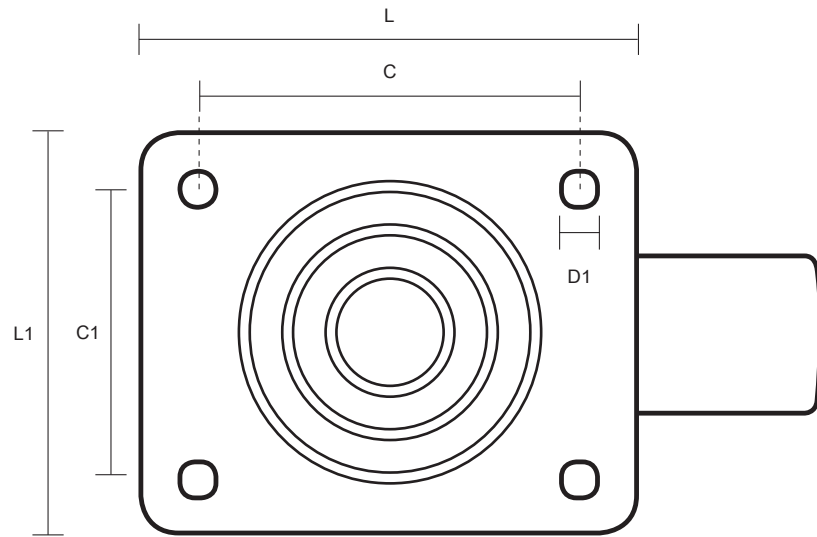

SS-125-PNB (125mm Swivel Top Plate Castor Polyurethane Tyred Wheel)

Castor Dimensions - Key

D	Wheel Diameter	125mm
L	Plate Dimension Length (mm)	105mm
L1	Plate Dimension Width (mm)	85mm
C	Plate Hole Centers length (mm)	80mm
C1	Plate Hole Centers width (mm)	60mm
D1	Plate Hole Diameter (mm)	8mm
H	Total Castor Height (mm)	155mm
W	Tread Width (mm)	23mm
R	Swivel Radius (mm)	105mm